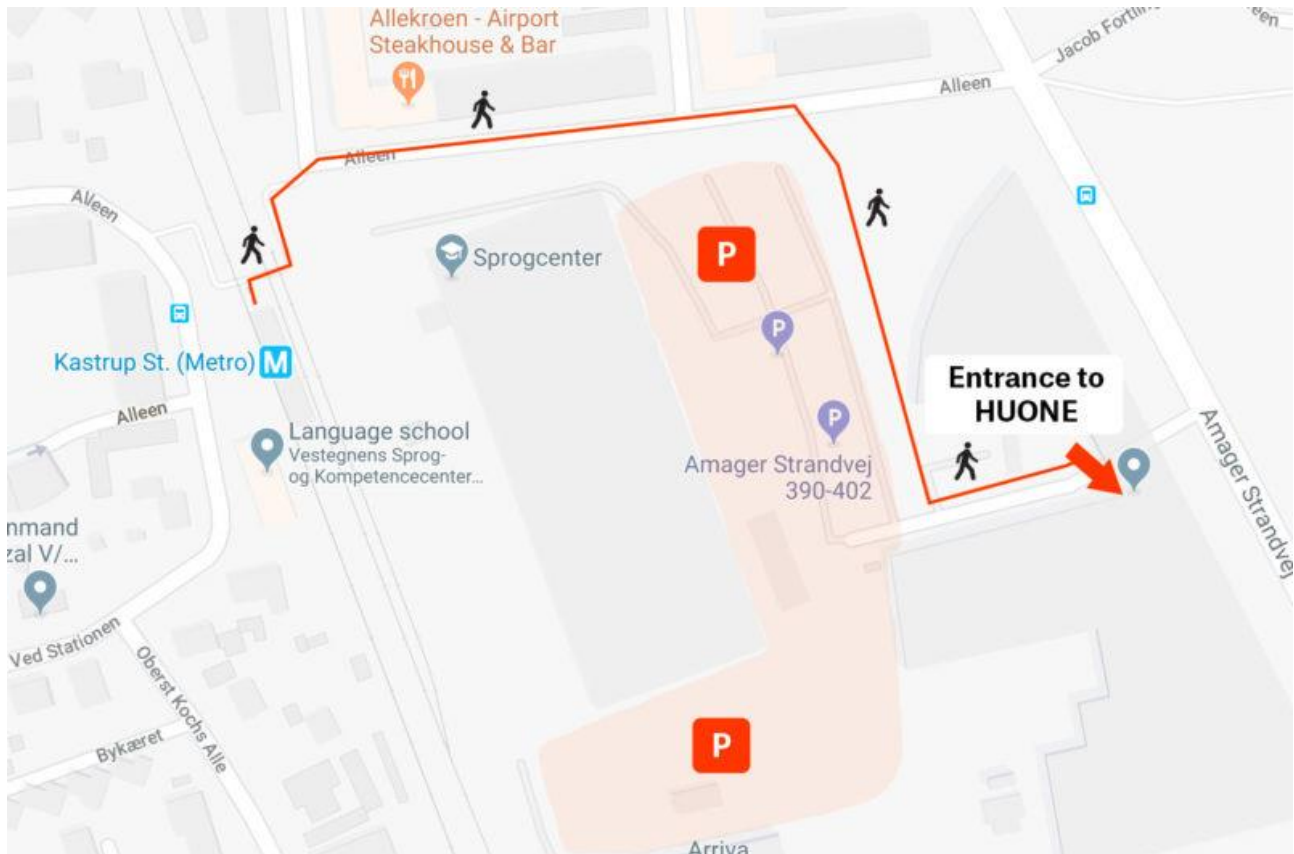

## Arrival by metro

HUONE is located only 5 min walk from Kastrup Metro station. Use exit towards the east side of the station and walk on the road Alleen for 200 meters. HUONE is on the right side across the parking area.